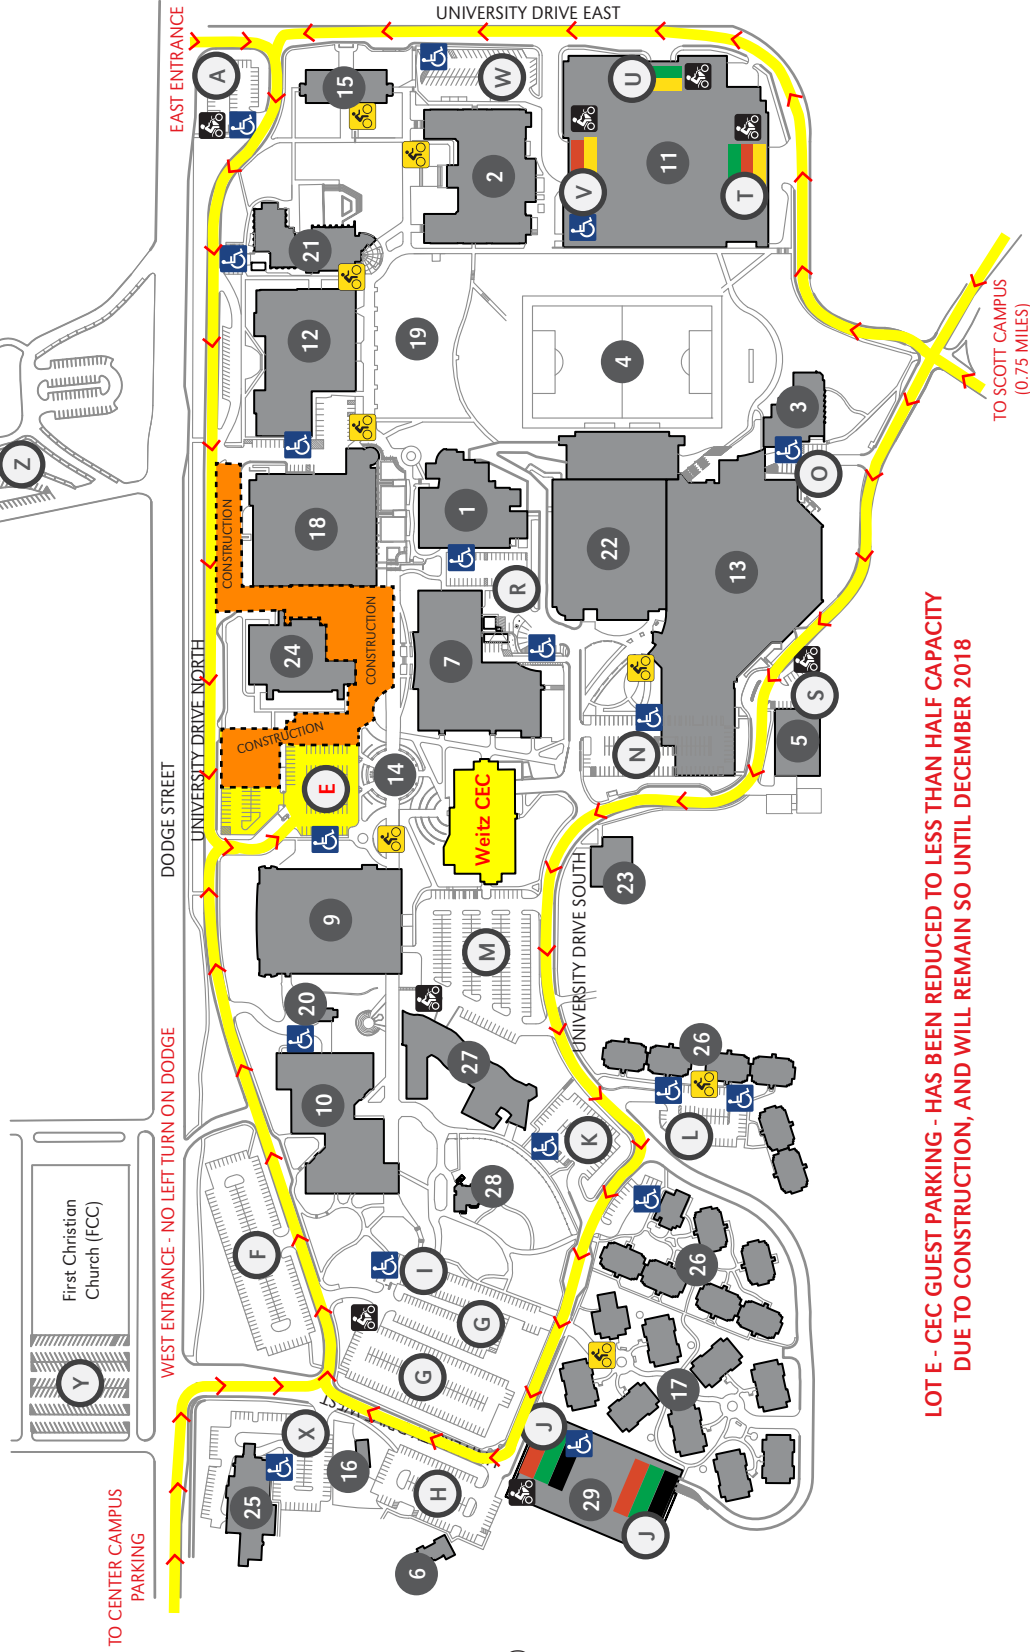

# UNIVERSITY OF NEBRASKA AT OMAHA DODGE CAMPUS PARKING MAP

UPDATED 01/13/17

Saint Margaret Mary (SMM)

- 1 Allwine Hall (AH)
- 2 Arts & Sciences Hall (ASH)
- 3 Biomechanics Research Building (BRB)
- 4 Comiglia Field (CF)
- 5 Central Utilities Plant (CUP)
- 6 Child Care Center (CCC)
- 7 College of Public Affairs & Community Service (CPACS)
- 8 Barbara Weitz Community Engagement Center (Weitz CEC)
- 9 Criss Library (CL)
- 10 Durham Science Center (DSC)
- 11 East Parking Garage (EPG)
- 12 Eppley Administration Building (EAB)
- 13 Health, Physical Education & Recreation (HPER)
- 14 Henningson Memorial Campanile (HMC) (clock tower)
- 15 Kayser Hall (KH)
- 16 Landscape Services (LS)
- 17 Maverick Village (MV)
- 18 Milo Bail Student Center (MBSC)
- 19 Pep Bowl (open space)
- 20 Resource Conservation & Recovery Area (RCRA)
- 21 Roskens Hall (RH)
- 22 Sapp Fieldhouse (SFH)
- 23 Sculpture & Ceramics Studio (SCS)
- 24 Strauss Performing Arts Center (SPAC)
- 25 Thompson Alumni Center (TAC)
- 26 University Village (UV)
- 27 Weber Fine Arts Building (WFAB)
- 28 Welcome Center (WC)
- 29 West Parking Garage (WPG)

**LOT E - CEC GUEST PARKING - HAS BEEN REDUCED TO LESS THAN HALF CAPACITY DUE TO CONSTRUCTION, AND WILL REMAIN SO UNTIL DECEMBER 2018**

**CEC GUESTS**

-  HANDICAP PARKING
-  BICYCLE RACK